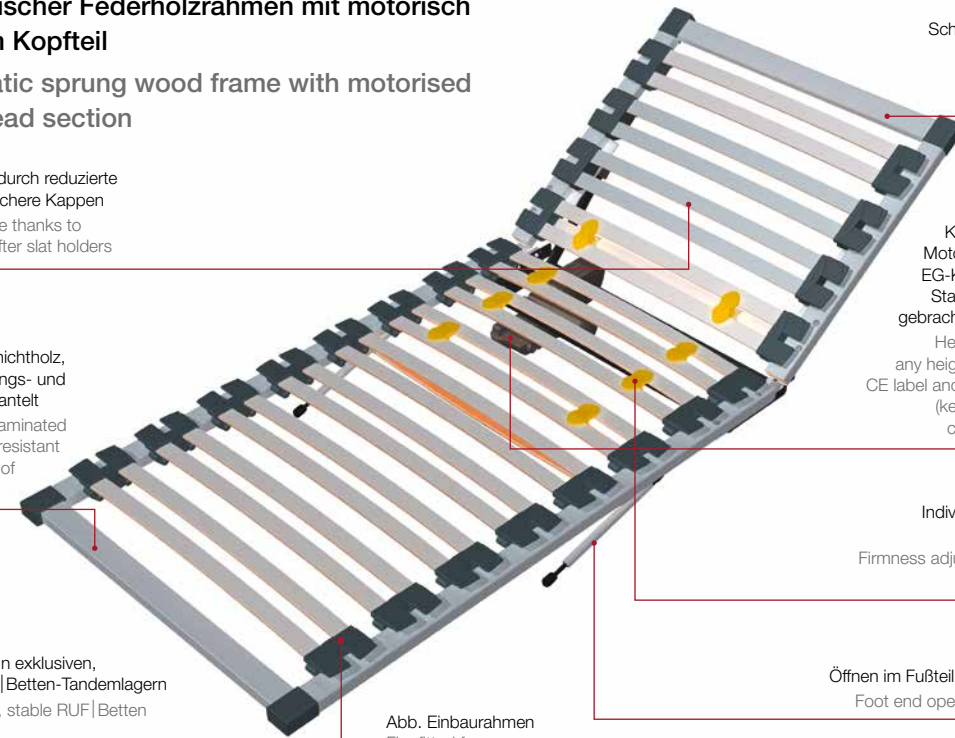

Comfort the way you want it – the UNOMAT spring wood frame is semi-automatic, meaning the head section can be moved to any position you like at the push of a button, almost all the way to sitting upright. Access to the spacious ottoman storage is provided with the help of a pneumatic spring.

## Halbautomatischer Federholzrahmen mit motorisch verstellbarem Kopfteil

### Semi-automatic sprung wood frame with motorised adjustable head section

Schulterkomfortzone durch reduzierte Leistenstärke und weichere Kappen  
Shoulder comfort zone thanks to narrower slats and softer slat holders

Grundrahmen aus Schichtholz, feuchtfest verleimt, Längs- und Querhölzer folienummantelt  
Basic frame made of laminated wood using moisture-resistant glue; cross-laid layers of film-coated wood

Lagerung der Leisten in exklusiven, dauerelastischen RUF|Betten-Tandemlagern  
Slats held in exclusive, stable RUF|Bedden tandem holders